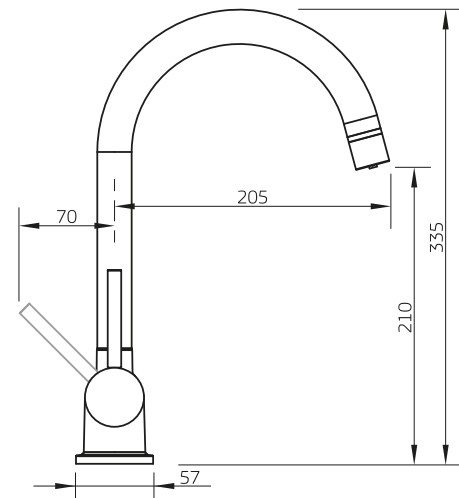

Z1 Filter

TRIPLA-T4

GENERAL INFO

DESIGNED FOR MAINS WATER

Quick-Twist Undersink Filter with Tripla T4 LED 3-Way Mixer Tap

The Z1-T4 'tap & filter' package incorporates the latest Z1 filtration technology and the Tripla triple-action tap all-in-one system.

The Puretec Z1 reduces chlorine, taste, odour, chemicals, sediment and cysts, leaving all vital minerals. This innovative filter is easy to install, mounts horizontally or vertically and valve-in-head technology means the water supply is automatically cut off when you change the cartridge. The Z1 can be as easily replaced as changing a light globe!