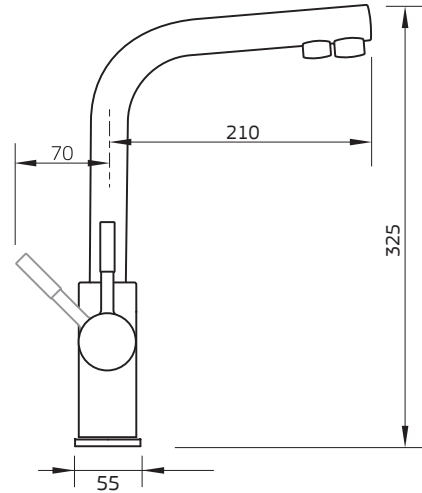

Z1 Filter

TRIPLA-T3

GENERAL INFO

DESIGNED FOR MAINS WATER

Quick-Twist Undersink Filter with Tripla T3 LED 3-Way Mixer Tap

The Z1-T3 'tap & filter' package incorporates the latest Z1 filtration technology and the Tripla triple-action tap all-in-one system.

The Puretec Z1 reduces chlorine, taste, odour, chemicals, sediment and cysts, leaving all vital minerals. This innovative filter is easy to install, mounts horizontally or vertically and valve-in-head technology means the water supply is automatically cut off when you change the cartridge. The Z1 can be as easily replaced as changing a light globe!